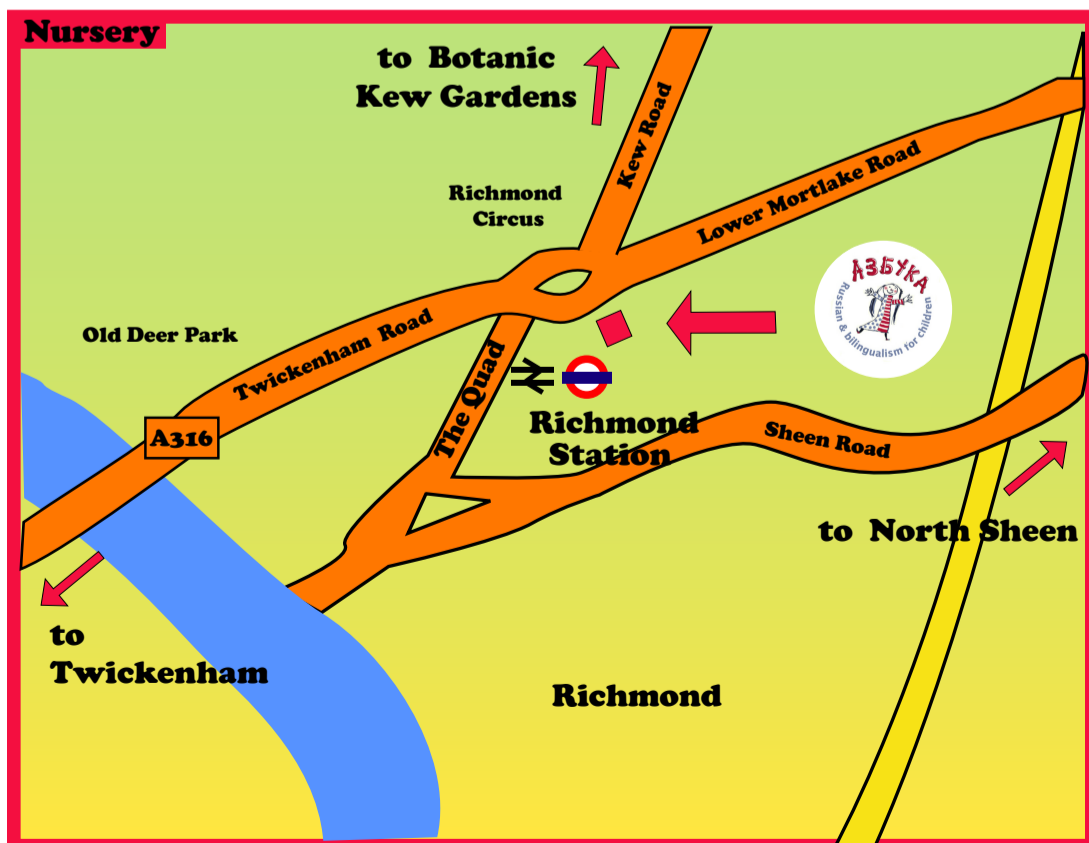

# How to get to Azbuka

**Kew Gardens**  
**Tube = District Line**  
**Trains = BR Silverlink**  
**(Clapham Jctn, Waterloo, Kingston, Willesden Jctn)**  
**Bus = 65**

**SCHOOL:**  
**Railway -**  
**BR, Silverlink**  
**Tube -**  
**Kew Gardens**  
**Bus from here:**  
**65**

The full address is: Azbuka School - The Queen's School, Kew, Richmond, TW9 3HJ.

**NURSERY:**  
**Tube/Railway station -**  
**Richmond**

**Busses from**  
**Richmond Station:**

**33**  
**490**  
**H22**  
**R68**  
**R70**  
**H37**

The full address is: Azbuka Nursery - St John the Divine Church, Richmond TW9 2PE, 3min walk from Richmond Station.