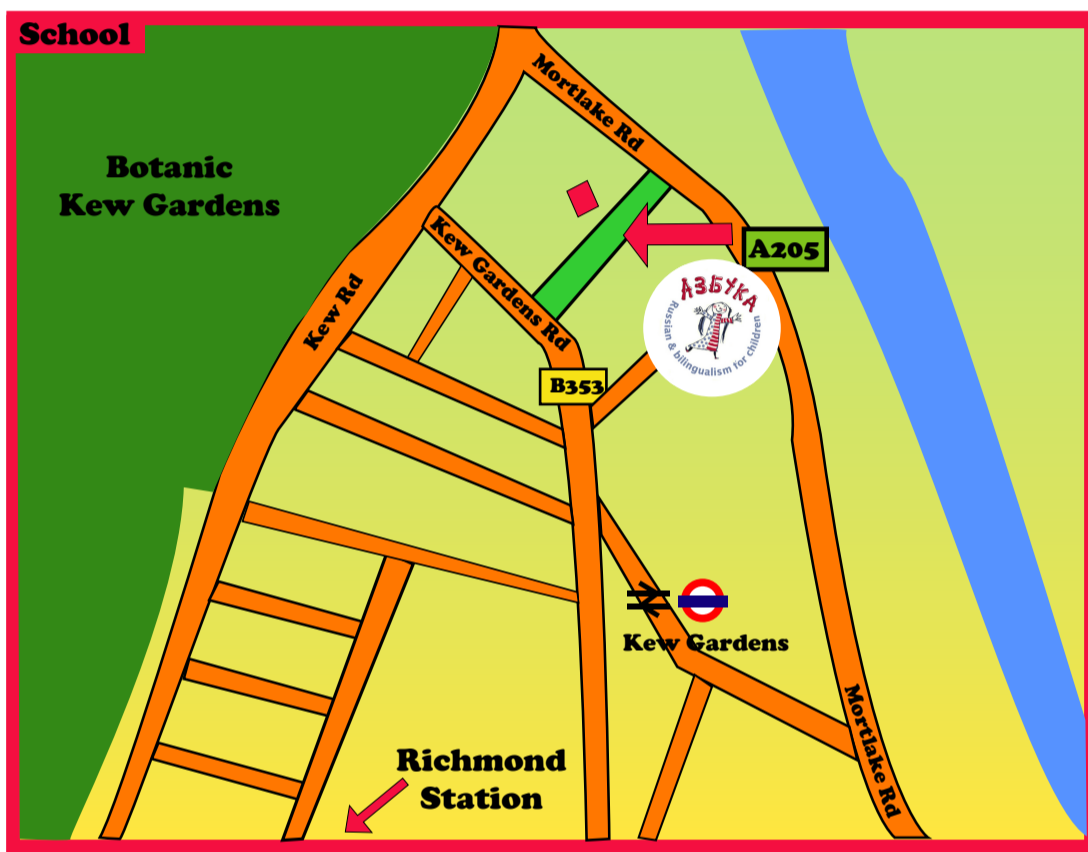

# How to get to Azbuka

**Kew Gardens**  
**Tube = District Line**  
**Trains = BR Silverlink**  
**(Clapham Jctn, Waterloo, Kingston, Willesden Jctn)**  
**Bus = 65**

**SCHOOL:**  
**Railway -**  
**BR, Silverlink**  
**Tube -**  
**Kew Gardens**  
**Bus from here:**  
**65**

The full address is: Azbuka School - The Queen's School, Kew, Richmond, TW9 3HJ.

**NURSERY:**  
**Tube/Railway station -**  
**Richmond**

**Busses from**  
**Richmond Station:**

**33**  
**490**  
**H22**  
**R68**  
**R70**  
**H37**

The full address is: Azbuka Nursery - St John the Divine Church, Richmond TW9 2PE, 3min walk from Richmond Station.